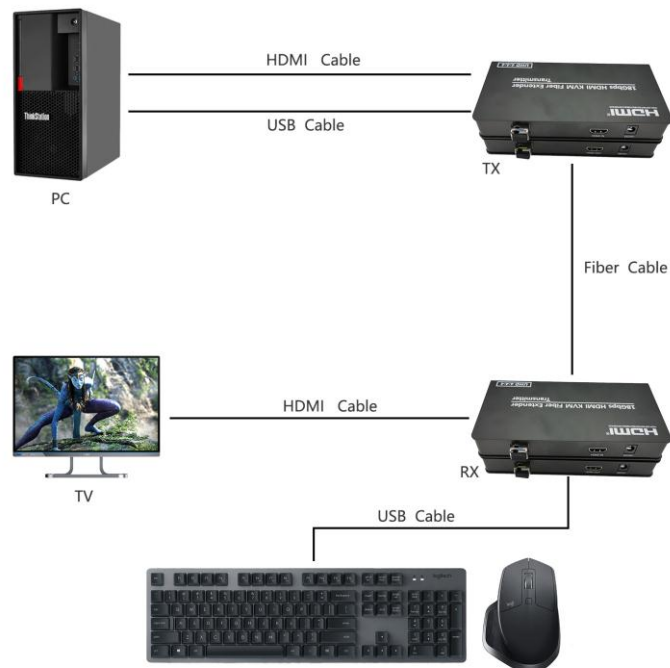

Application