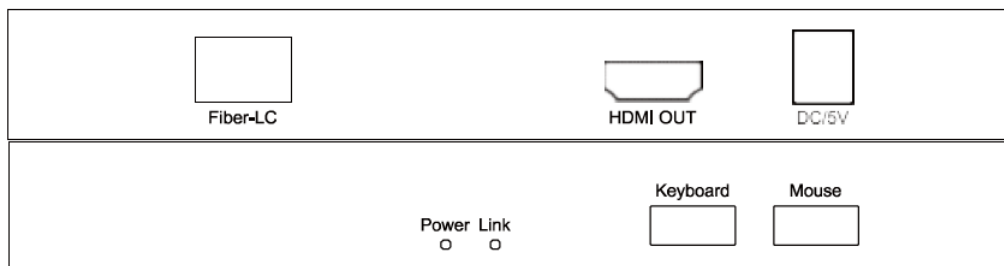

Application

Technical Indexes

Parameter		Description
Video	Standards	HDMI 2.0 and HDCP 2.2
	Maximum pixel clock	600MHz
	Maximum data rate	18Gbps
	Resolution range	800 x 600, 1024 x 768, 1280 x 720, 1280 x 768, 1280 x 800, 1280 x 960, 1280 x 1024, 1360 x 768, 1366 x 768, 1440 x 900, 1600 x 900, 1600 x 1200, 1680 x 1050, 1920 x 1080, 1920 x 1200, 2560 x 1440, 2560 x 1600, 3840 x 2160P, 4096 x 2160P
	Connector	Female HDMI type A
	Impedance	100Ω
K/M	Interface	PC: MINI-USB Keyboard And Mouse: USB-A
Optical fiber	Interface	SFP model – LC connector
	Fiber type	Single-mode or Multimode
	Wavelength	Single-mode 1310nm, Multimode 850nm
	Interface bandwidth	18Gbps
	Transmission distance	OM3 Multimode fiber: 300M Single mode fiber: 10KM
Other	Power supply	The power adapter: DC 5V
	Power dissipation	MAX 5W
	Temperature	Operating: -10℃ ~ +55℃
	Humidity	Operating: 5% ~ 90%
	Dimension (LxWxH)	163 x 86 x 24(mm)
	Gross weight	1.471KG
	The warranty	1 year free warranty

Ordering Information

Model	Description
BD-HD201KM-M	4K HDMI 2.0 KVM USB over Fiber Optic Extender, OM3 Multimode Fiber, 300 meters
BD-HD201KM-10	4K HDMI 2.0 KVM USB over Fiber Optic Extender, Single-mode Fiber, 10km

Panel

HDMI Transmitter

Ports	Function description
Fiber-LC	Fiber-LC type fiber port
HDMI IN	HDMI input
DC/5V	5V Power Interface
Power	power adapter indicator
Link	System working indicator
	 port(connect to PC)

HDMI Receiver

Ports	Function description
Fiber-LC	Fiber-LC type fiber port
HDMI OUT	HDMI output
DC/5V	5V Power Interface
Power	Power adapter indicator
Link	System working indicator
Keyboard	Connect to keyboard
Mouse	Connect to mouse